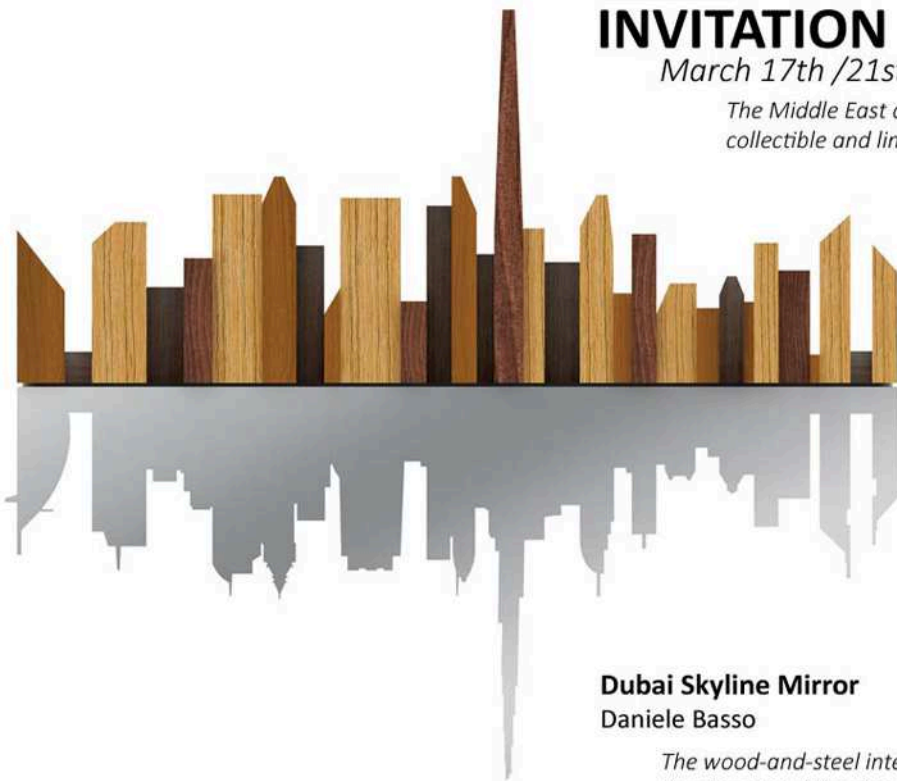

INVITATION

March 17th /21st, 2014

The Middle East and South Asia leading fair dedicated to collectible and limited edition furniture and design objects.

Dubai Skyline Mirror

Daniele Basso

The wood-and-steel interplay parallels the embrace between the desert and the deep blue sea, against the astounding background of Dubai skyline, creating a dreamlike landscape with a game of light and shade which reflects a future dimension.